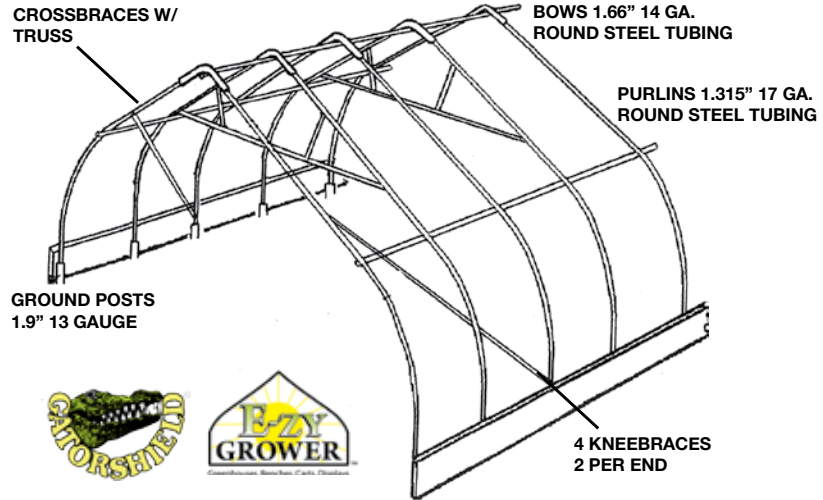

E-ZY GROWER STRUCTURES GOTHIC ARCH STYLE

Our E-zy Grower Gothic Arch greenhouse frames are designed to shed heavy wet snows better than any other design. Manufactured from Allied Gatorshield® steel tubing, our frames are built tough to withstand harsh winter weather. Available in three widths; 21', 24', and 30'. All three widths use a standard size of poly covering, which eliminates the annoying task of special ordering poly! Our basic frame package includes bows, ground posts, purlin, kneebraces, hardware, clamps, & instructions. And, as always, custom lengths are not a problem. Simply call our Sales Team for your specialized quote today.

Other items you may need to consider for your new greenhouse structure:

- Polyethylene or Polycarbonate covering
- Inflation Blower
- Horizontal Air Flow (HAF) Fans
- Exhaust Fans and Shutter
- Heaters
- Thermostats
- Ground Covering
- Benches

GREENHOUSE PACKAGE ADDITIONS (OPTIONAL):

Call us for a Quick Quote on greenhouse frames or optional packages.

We have many packages for you to choose from. Mix & match or let our sales team help you decide. Don't spend your valuable time trying to figure out which parts you need....

Simply choose a structure size and pick the packages!

CROSSBRACE PACKAGE:

Crossbraces are designed to add extra support to the structure. Steel crossbars are attached with clamps to short truss pieces and hung near the peak of structure at least every other bow. We highly recommend this option especially on any structure that is exposed to adverse weather conditions.

POLY ROLLUP SIDE VENTS:

A natural, eco-friendly means of ventilating the greenhouse. Poly is secured onto round steel tubing which rolls up and down guide posts by a gear box at one end and guiding box at the opposite end. We offer specific options within this package to meet your individual operating needs.

SLIDING DOOR PACKAGE:

Sold complete or a la carte. Frame is all steel construction which supports aluminum extrusions that secure 8mm polycarbonate. Doors hang from sturdy track, trolley and hardware supplied.

ENDWALL PACKAGE:

This package can be tailored to your needs. Order the endwall frame only, complete with all the steel and hardware for the gable end. Or you may add poly or rigid 8mm polycarbonate for a permanent clear gable end.

POLY LOCK PACKAGE:

Package includes enough aluminum Poly Spring Lock and Wire Insert to secure poly to base boards at both sides of structure and enough Universal Spring Lock and Wire Inserts to secure poly at both end bows.